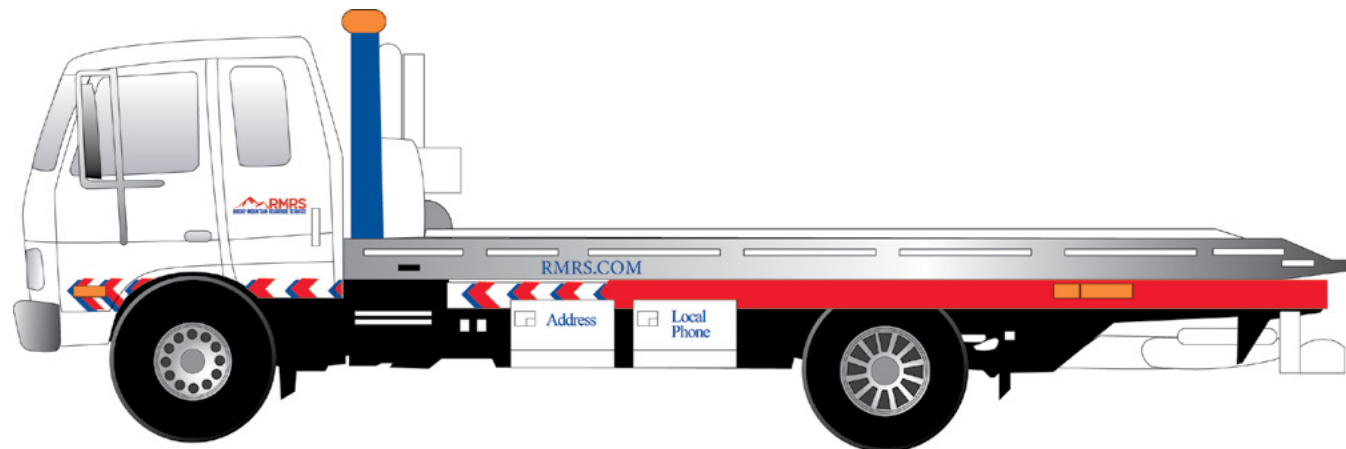

Option 3

Option 4

OPTION 1

DETAILED VIEW

OPTION 1 MOCKUP OF CLUB OWNED VEHICLES

Flat Bed Vehicle

OPTION 1 MOCKUP OF CLUB OWNED VEHICLES

Cab-Over Tow Truck

Cab-Over Flat Bed

OPTION 1

VEHICLE SIGNAGE

Vehicle signage is a powerful advertising tool that increases brand awareness and strengthens competitive position. The design for club-owned vehicles promotes uniformity and safety while accommodating club preference for base colors, contractor identity, local ordinances and a variety of vehicle designs.